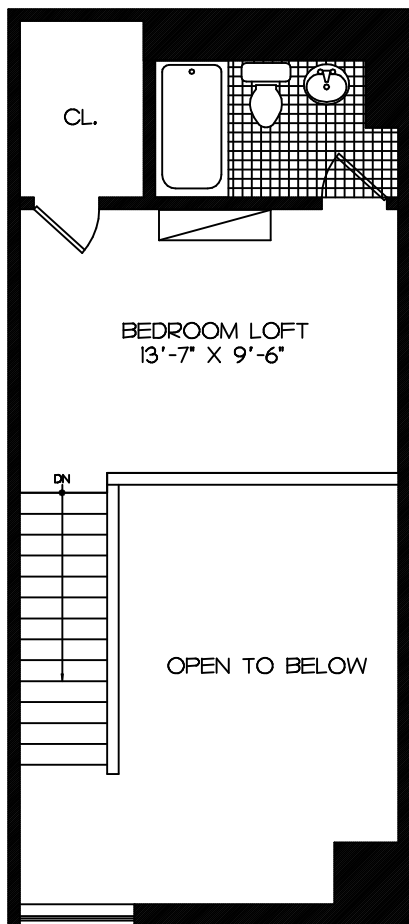

One Bedroom Loft

* ROOM SIZES ARE APPROXIMATE

Apt. # 3603

Sq. Ft. 563