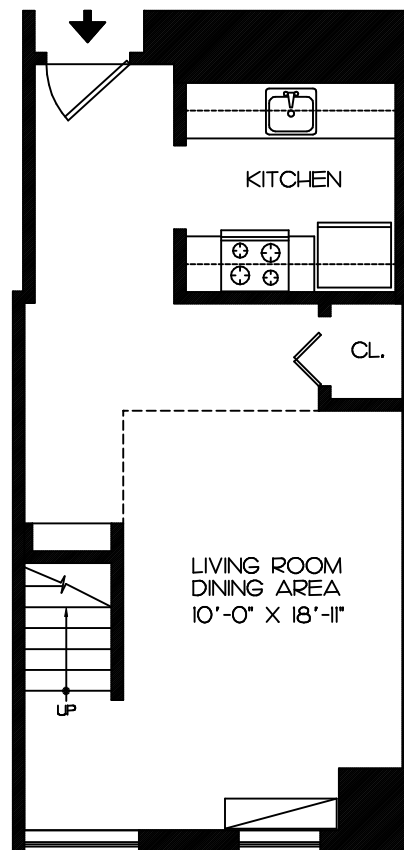

One Bedroom Loft

* ROOM SIZES ARE APPROXIMATE

Apt. # 3603

Sq. Ft. 563